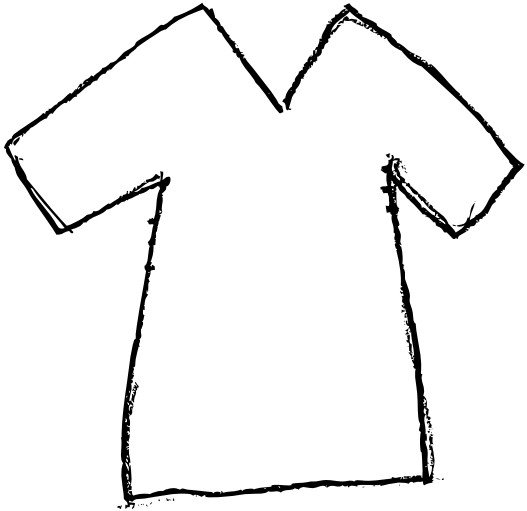

doll accessories

shin guards.